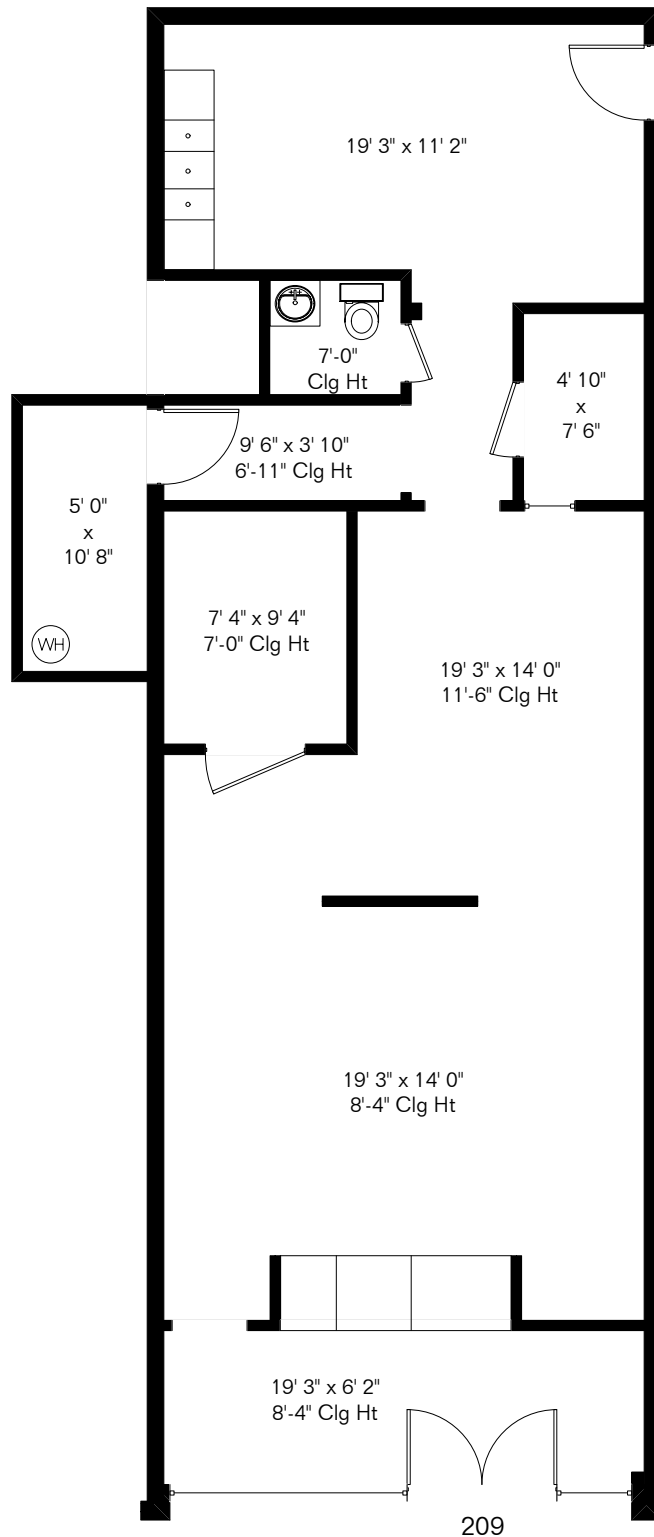

The square footages and room size information are deemed to be reliable but are not guaranteed and should be independently verified. This drawing is for marketing purposes only.

# 209 W Fry Blvd

\*All ceiling heights are 8'-0" unless noted otherwise

Gross 1,250 Sq Ft

Site Visit May 2022  
0 ft. 6 ft. 10 ft. 20 ft.

Copyright 2022 Floor Plans First! LLC  
All Rights Reserved.

Floor Plans First! LLC  
See the Floor Plan First™